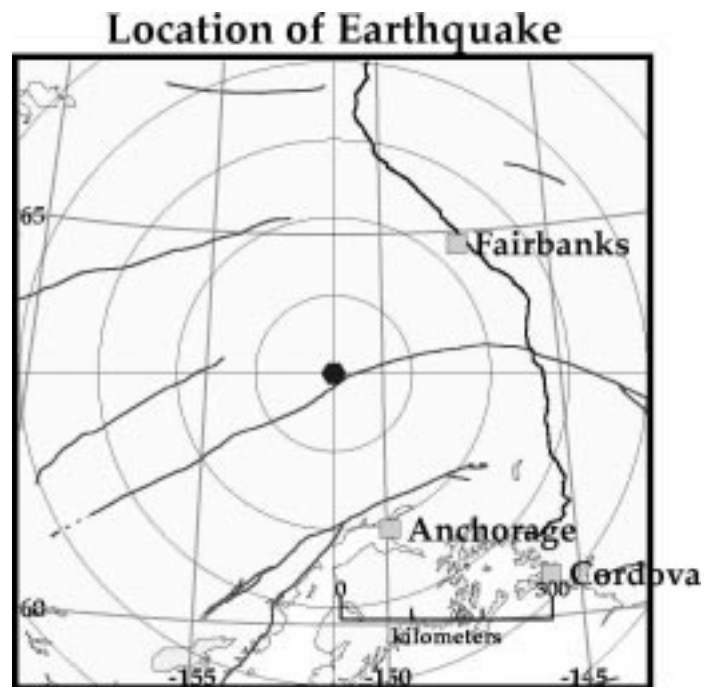

INFORMATION RELEASE

ALASKA EARTHQUAKE INFORMATION CENTER

August 5, 1999

2:06 am

The Alaska Earthquake Information Center located a minor earthquake that occurred on Thursday at 1:06 AM AKDT in the central region of Alaska. This earthquake had a preliminary magnitude of 3.8 and was located at a depth of about 4 miles (6 km).

No reports of this event having been felt and/or causing damage have been received at this time.

Distance to nearby locations:

40 km (25 miles) SSW of Kantishna
86 km (54 miles) SSE of Lake Minchumina
119 km (75 miles) NNW of Talkeetna
123 km (77 miles) W of Cantwell
129 km (81 miles) WSW of Denali Park
140 km (87 miles) WSW of Healy
141 km (88 miles) N of Skwentna
166 km (104 miles) SW of Clear

Preliminary earthquake parameters:

Origin Time (UT): 990805 09:06:44
Latitude: 63 N 13'
Longitude: 151 W 24'
Depth: 6 km
Magnitude: ML 3.8

Circles are 111 km (70 miles) apart.

The location and magnitude for this earthquake may be updated as data from additional seismic stations are received. The Alaska Earthquake Information Center will continue to gather data and may issue additional releases as appropriate. With any moderate or large earthquake, aftershocks should be expected to occur.